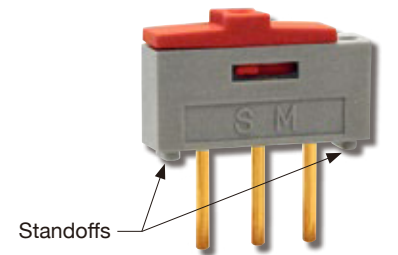

Contact No. 394

Change Notice

SM Series

Changes to Standoffs on SM Series Slides

Type of Change:

- Engineering Part Number
- Product Appearance

SM Series ultra-miniature slides will be undergoing changes. The revision will be a modification of the standoffs on the bottom of the switch body for both standard and custom switches. This change will not effect any other part of the switch, or its mechanical or electrical specifications. The part number for the effected standard switch is shown below.

SM Series Slides will have Changes to the Standoffs

	Before Change	After Change
Changes to Standoffs on Switch Base Scale: 2/1	 Side View Bottom View	 Side View Bottom View

Notes

There are no changes to the switches' mechanical or electrical specifications. Contact information is below if more details are needed.

Effected Standard Part Number
SM0320102

Effective Date

Changes to standoffs on SM Series Slides will be effective June 2023.

NKK SWITCHES EUROPE GMBH

Alfred-Herrhausen-Allee 3-5, 65760 Eschborn, Germany
Tel: +49 61 96 400 189
Web: www.nkkswitches.eu E-mail: contact@nkkswitches.eu