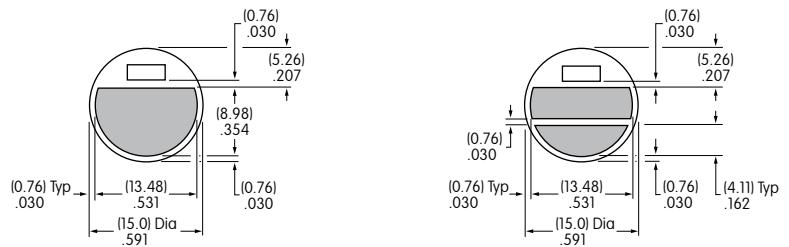

Note: All gray areas represent printable surfaces.

**Square
Spot Illuminated Cap Lens**

1 line maximum height .354"
2 lines maximum height .162"
Maximum width .531"

**Round
Spot Illuminated Cap Lens**

1 line maximum height .354"
2 lines maximum height .162"
Maximum width .531"

**Rectangular
Spot Illuminated Cap Lens**

1 line maximum height .354"
2 lines maximum height .162"
Maximum width .767"