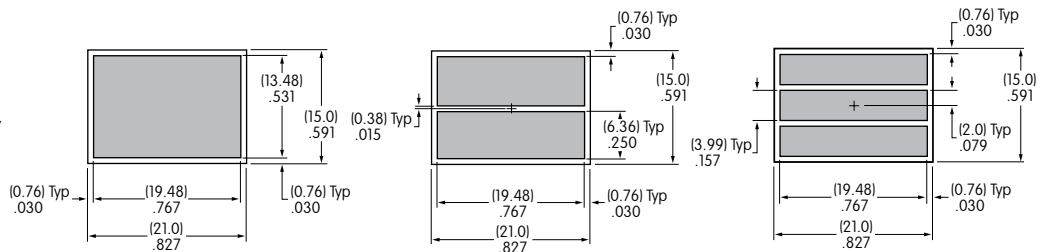

Rectangular Cap Lens

- 1 line maximum height .531"
- 2 lines maximum height .250"
- 3 lines maximum height .157"
- Maximum width .767"