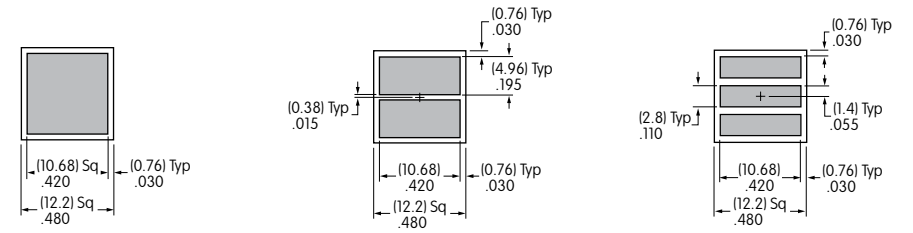

Square Film Insert or Insert

- 1 line maximum height .420"
- 2 lines maximum height .165"
- 3 lines maximum height .110"
- Maximum width .420"