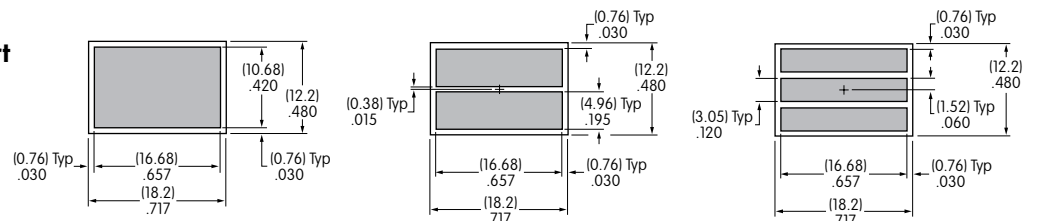

Rectangular Film Insert or Insert

- 1 line maximum height .420"
- 2 lines maximum height .195"
- 3 lines maximum height .120"
- Maximum width .657"