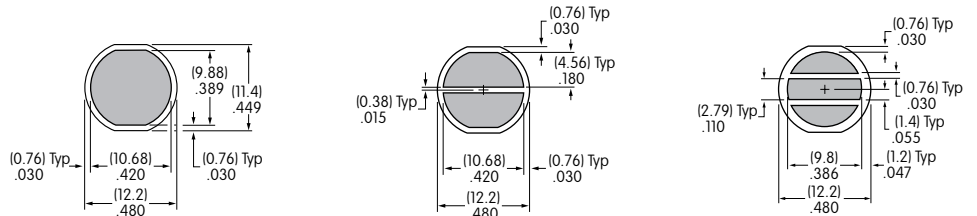

Round Film Insert or Insert

Note maximum space available for 1, 2 or 3 line legends. These dimensions must be considered when choosing font style and size for round cap lens.*

*Factory assistance available