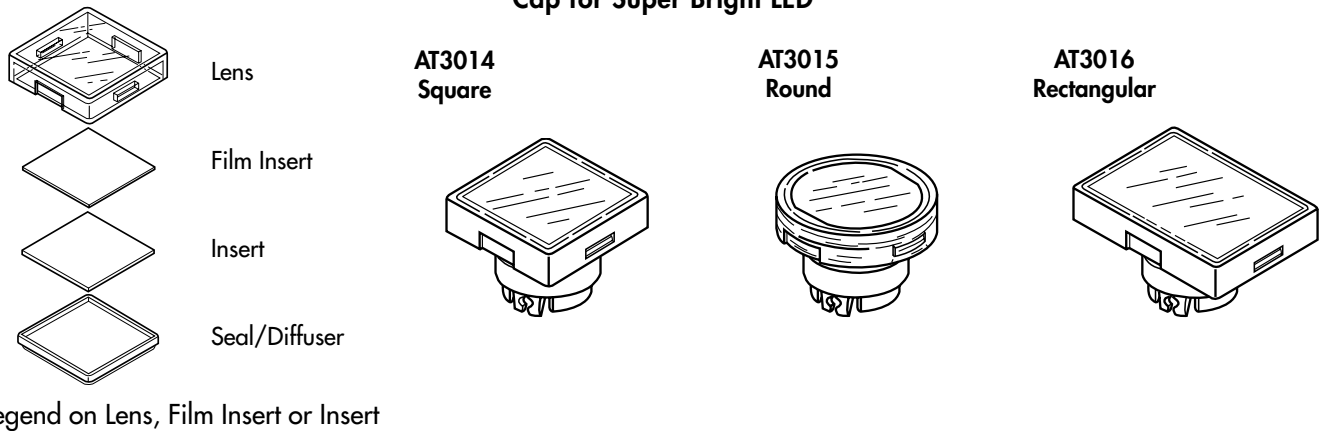

**See Legend Packet page YB4 for legend orientation specifications.*

Solid Cap for Incandescent Lamp/Nonilluminated

Cap for Bright LED or Bicolor Full Face Illumination

Cap for Super Bright LED

Spot Illuminated Cap with Built-in LED