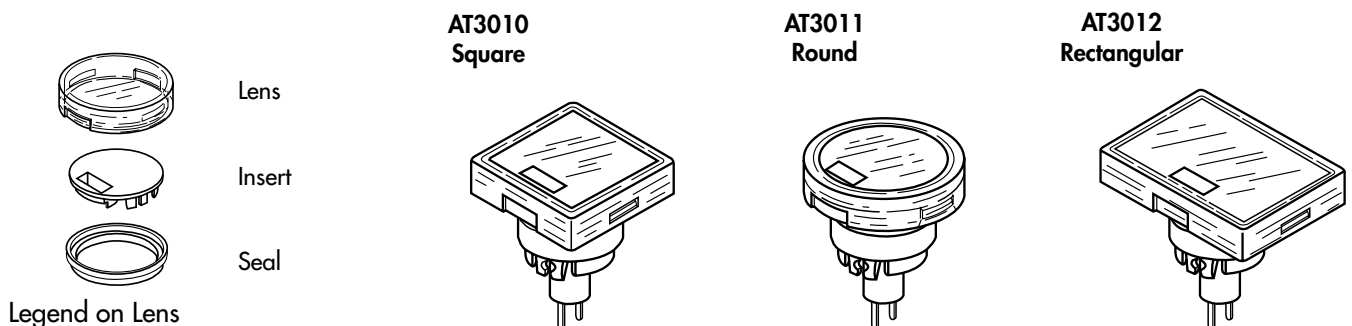

**See Legend Packet page YB4 for legend orientation specifications.*

Solid Cap for Incandescent Lamp/Nonilluminated

Cap for Bright LED or Bicolor Full Face Illumination

Cap for Super Bright LED

Spot Illuminated Cap with Built-in LED