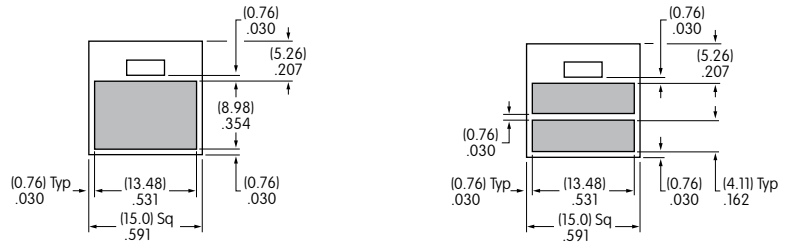

Rectangular Cap Lens

- 1 line maximum height .531"
- 2 lines maximum height .250"
- 3 lines maximum height .157"
- Maximum width .767"

Rectangular Film Insert or Insert

- 1 line maximum height .420"
- 2 lines maximum height .195"
- 3 lines maximum height .120"
- Maximum width .657"

Note: All gray areas represent printable surfaces.

**Square
Spot Illuminated Cap Lens**

1 line maximum height .354"
2 lines maximum height .162"
Maximum width .531"

**Round
Spot Illuminated Cap Lens**

1 line maximum height .354"
2 lines maximum height .162"
Maximum width .531"