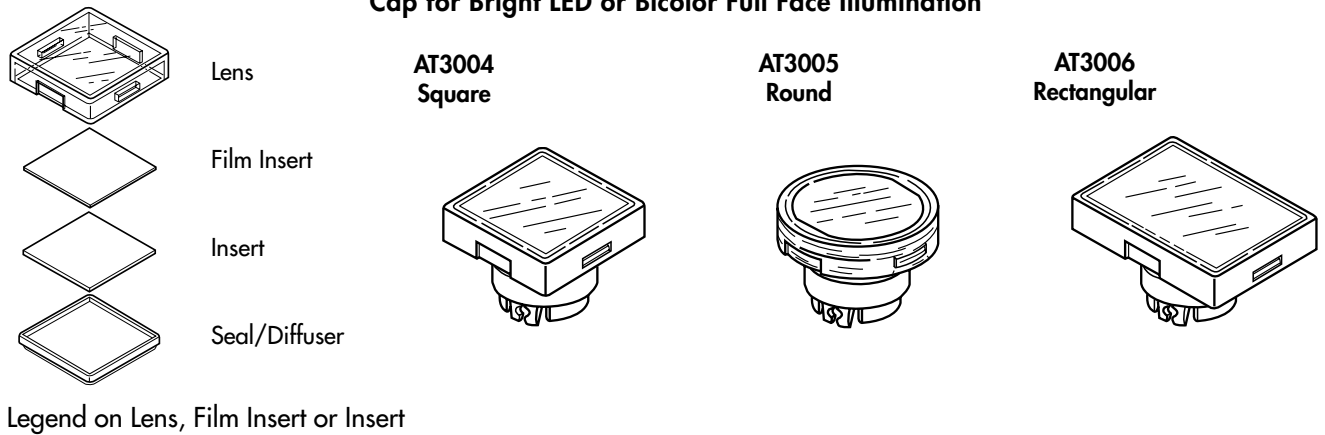

Cap for Bright LED or Bicolor Full Face Illumination