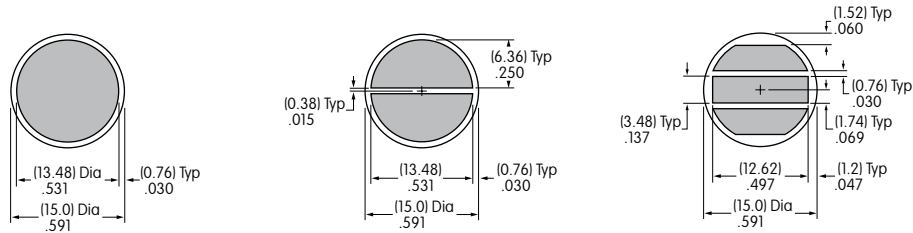

Round Cap Lens

Note maximum space available for 1, 2 or 3 line legends. These dimensions must be considered when choosing font style and size for round cap lens.*