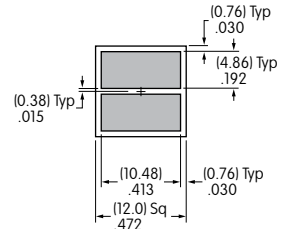

**AT4059 and AT4140
Flat Cap, Nonilluminated
or AT4060 Flat Cap, Illuminated**

1 line maximum height .413"
2 lines maximum height .192"
Maximum width .413"