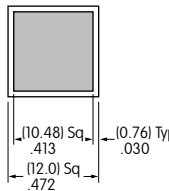

**AT4059 and AT4140
Flat Cap, Nonilluminated
or AT4060 Flat Cap, Illuminated**

1 line maximum height .413"
2 lines maximum height .192"
Maximum width .413"