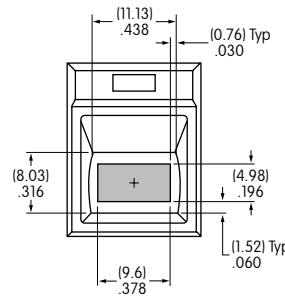

*Factory assistance available.

Note: All gray areas represent printable surfaces.

**Spot Illumination
Square Actuator**

1 line maximum height .491"
2 lines maximum height .231"
3 lines maximum height .144"
Maximum width .491"

**Spot Illumination
Round Actuator**

Note maximum space available for 1, 2 or 3 line legends. These dimensions must be considered when choosing font style and size for round actuator.*

*Factory assistance available

**Spot Illumination
Sculptured Actuator**

1 line maximum height .196"
Maximum width .378"

**Full Face Illumination
Legend Block**

1 line maximum height .176"
Maximum width .472"

Square Actuator

1 line maximum height .452"
2 lines maximum height .211"
3 lines maximum height .131"
Maximum width .452"