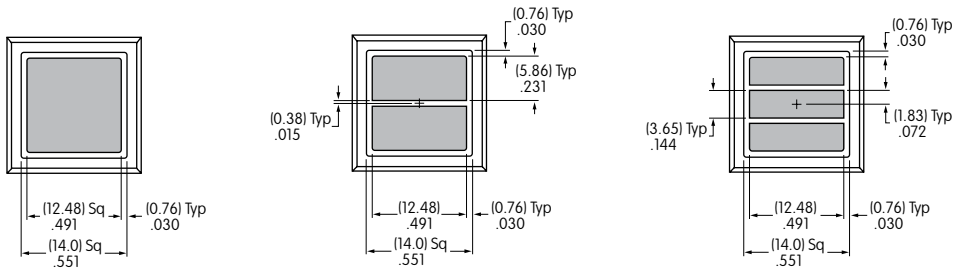

Square Housing Square Actuator

1 line maximum height .491"
2 lines maximum height .231"
3 lines maximum height .144"
Maximum width .491"

Square Housing Round Actuator

Note maximum space available for 1, 2 or 3 line legends. These dimensions must be considered when choosing font style and size for round actuator.*