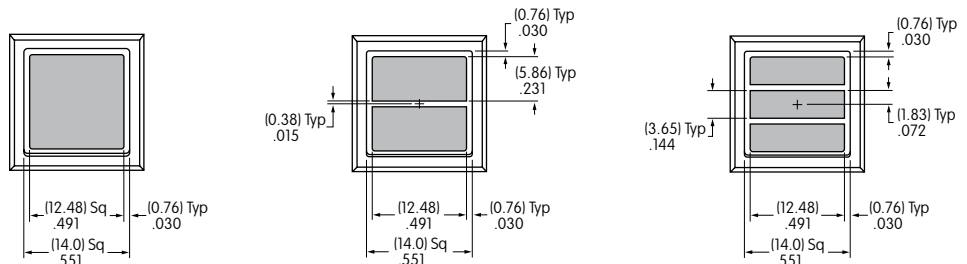

Square Housing Piano Actuator

1 line maximum height .491"
2 lines maximum height .231"
3 lines maximum height .144"
Maximum width .491"