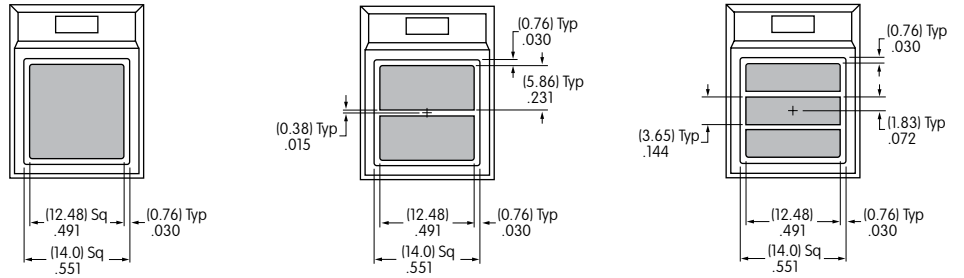

Square Housing Sculptured Actuator

1 line maximum height .196"
Maximum width .378"

Square Housing Piano Actuator

1 line maximum height .491"
2 lines maximum height .231"
3 lines maximum height .144"
Maximum width .491"

*Factory assistance available.

Note: All gray areas represent printable surfaces.

**Spot Illumination
Square Actuator**

1 line maximum height .491"
2 lines maximum height .231"
3 lines maximum height .144"
Maximum width .491"