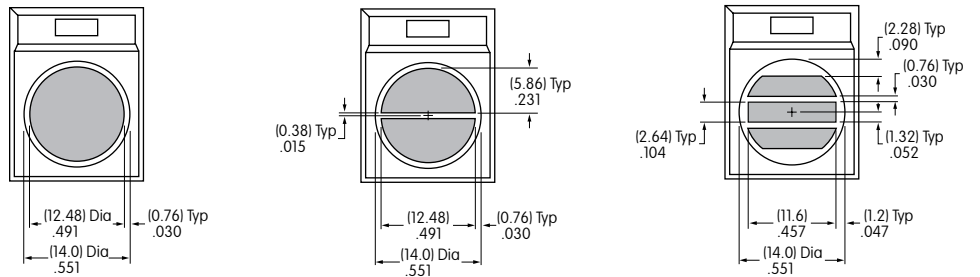

**Spot Illumination
Round Actuator**

Note maximum space available for 1, 2 or 3 line legends. These dimensions must be considered when choosing font style and size for round actuator.*

*Factory assistance available