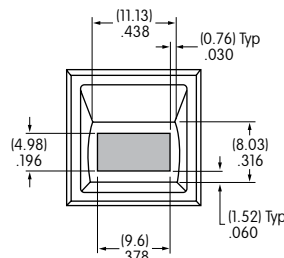

Square Housing Square Actuator

1 line maximum height .491"
2 lines maximum height .231"
3 lines maximum height .144"
Maximum width .491"

Square Housing Round Actuator

Note maximum space available for 1, 2 or 3 line legends. These dimensions must be considered when choosing font style and size for round actuator.*

Square Housing Sculptured Actuator

1 line maximum height .196"
Maximum width .378"

Square Housing Piano Actuator

1 line maximum height .491"
2 lines maximum height .231"
3 lines maximum height .144"
Maximum width .491"