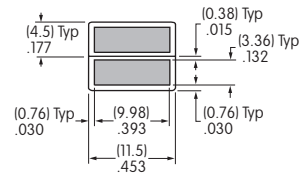

Note: Minimum distance between characters is critical to legibility and cannot be less than .015".

M Series Rockers Legend Instructions

Note: All gray areas represent printable surfaces.

**AT4148**

1 line max. height .227"  
 2 lines max. height .227"  
 Max. width .305"

**AT4150**

1 line max. height .132"  
 2 lines max. height .132"  
 Max. width .393"

**AT4156**

1 line max. height .395"  
 2 lines max. height .395"  
 Max. width .538"